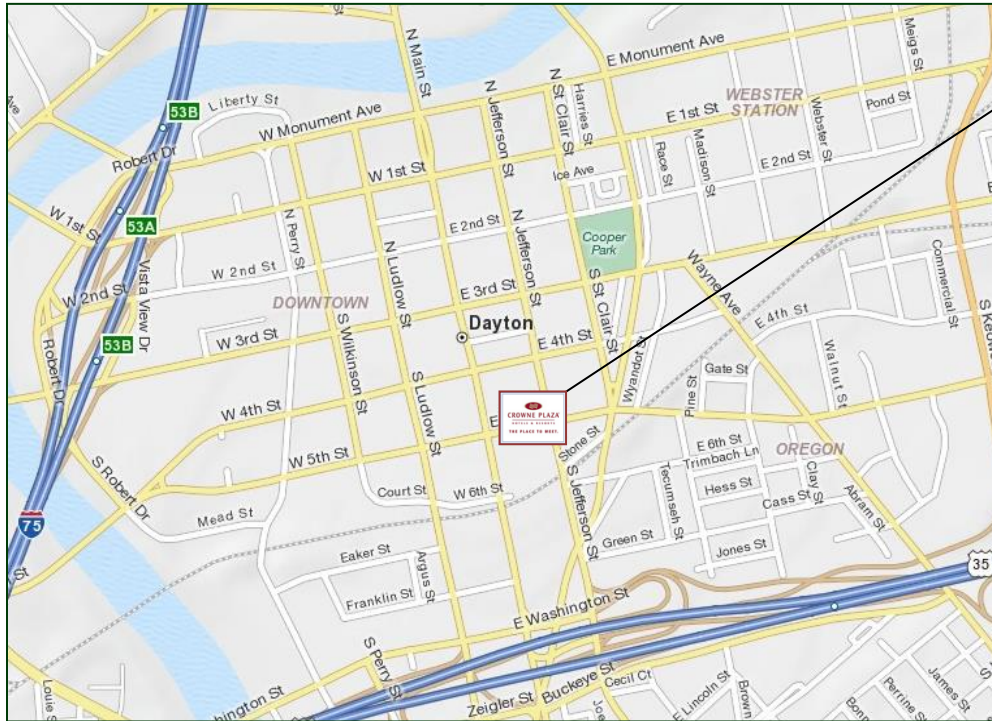

### **Map and Directions**

  
**CROWNE PLAZA**  
HOTELS & RESORTS  
THE PLACE TO MEET.

**Crowne Plaza Hotel**  
33 E. Fifth St.  
Dayton, OH  
45402

**Traveling North** on I-75 to 35 East. Exit Main & Jefferson Street. Turn right onto Jefferson to 3rd light, turn left on Fifth St. Hotel will be on the right.

**Traveling South** on I-75 to 35 East. Exit Main & Jefferson Street. Turn right onto Jefferson to 3rd light, turn left on Fifth St. Hotel will be on the right.

**Traveling East** on I-70 to I-75 South to 35 East. Exit Main & Jefferson Street. Turn right onto Jefferson to 3rd light, turn left on Fifth St. Hotel will be on the right.

**Traveling West** on I-70 to I-675 South to 35 West. Exit Main & Jefferson Street. Turn right onto Jefferson to 3rd light, turn left on Fifth St. Hotel will be on the right.

### **Parking Information**

Complimentary parking is available in the Convention Center Parking garage, which is one block East of the Crowne Plaza Hotel on Fifth Street at Jefferson Street. The Convention Center garage offers a covered skywalk on Level 1 that will bring you into the hotel. (Remember to bring the parking ticket received when entering the garage in to the hotel with you for validation by the front desk.) The Entrance Ramp to the garage is at the corner of E. Fifth Street and Jefferson Street. (1 block East of the Crowne Plaza Hotel) **Caution:** Clearance for trucks, vans, campers, SUV's is 6'6". Vehicles higher than this are responsible for finding other local parking.